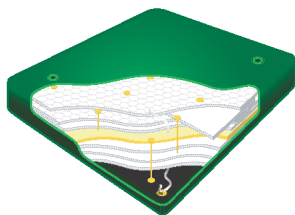

Midi Motion